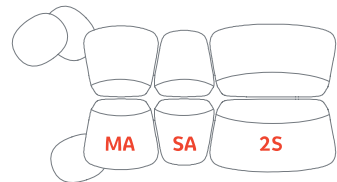

The Archipelago D502 system comprises individual armchairs in three different sizes (small, medium, large), a two-seater sofa and a three seater sofa. All the seats share a common height of 76 cm. Upholstery can be in fabric or leather.

The system is completed by three coffee tables, also of different heights (low, medium and high). These can attach to the base of the chairs and can be arranged in side-by-side or overlapping layouts.

The tables can be lacquer finished in matt white, dark grey, orange or green, or finished in light, medium and dark oak with grey or dark brown sides.

All the elements in the series can be attached one to the other or located side-by-side to create organic, asymmetric forms or regular, classic compositions.

DESIGNER

Monica Förster

Archipelago D502

- SA 1AC6000 Small armchair
- MA 1AC6010 Medium armchair
- LA 1AC6020 Large armchair
- 2S 1AC6030/31 2 seat sofa
- 3S 1AC6040 3 seat sofa
- L 1AC4010/50 Low side table
- F 1AC4015/55 Freestanding low side table
- M 1AC4020/60 Medium side table
- H 1AC4030/70 High side table