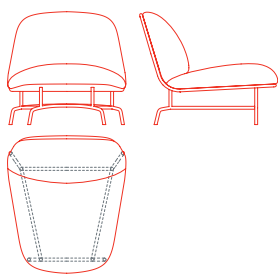

The Archipelago D502 system comprises individual armchairs in three different sizes (small, medium, large), a two-seater sofa and a three seater sofa. All the seats share a common height of 76 cm. Upholstery can be in fabric or leather.

The system is completed by three coffee tables, also of different heights (low, medium and high). These can attach to the base of the chairs and can be arranged in side-by-side or overlapping layouts.

DESIGNER

Monica Förster

Archipelago D502

- SA 1AC6000 Small armchair
- MA 1AC6010 Medium armchair
- LA 1AC6020 Large armchair
- 2S 1AC6030/31 2 seat sofa
- 3S 1AC6040 3 seat sofa
- L 1AC4010/50 Low side table
- F 1AC4015/55 Freestanding low side table
- M 1AC4020/60 Medium side table
- H 1AC4030/70 High side table

Archipelago D502

Small armchair
1AC6000: L 76 D 84 H 76

Medium armchair
1AC6010: L 95 D 86 H 76

Large armchair
1AC6020: L 121 D 86 H 76

2 seat sofa with right side seam
1AC6030: L 162 D 87,5 H 76

2 seat sofa with left side seam
1AC6031: L 162 D 87,5 H 76