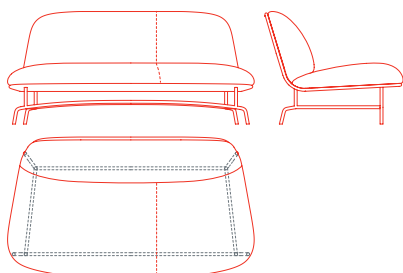

The Archipelago D502 system comprises individual armchairs in three different sizes (small, medium, large), a two-seater sofa and a three seater sofa. All the seats share a common height of 76 cm. Upholstery can be in fabric or leather.

The system is completed by three coffee tables, also of different heights (low, medium and high). These can attach to the base of the chairs and can be arranged in side-by-side or overlapping layouts.

Archipelago D502

Small armchair
1AC6000: L 76 D 84 H 76

Medium armchair
1AC6010: L 95 D 86 H 76

Large armchair
1AC6020: L 121 D 86 H 76

2 seat sofa with right side seam
1AC6030: L 162 D 87,5 H 76

2 seat sofa with left side seam
1AC6031: L 162 D 87,5 H 76

3 seat sofa
1AC6040: L 230 D 88,5 H 76

Freestanding low side table
1AC4055: L 61 D 49 H 19
1AC4015: L 75 D 61 H 19

Low side table
1AC4050: L 61 D 49 H 19
1AC4010: L 75 D 61 H 19

Medium side table
1AC4060: L 61 D 49 H 32
1AC4020: L 75 D 61 H 32