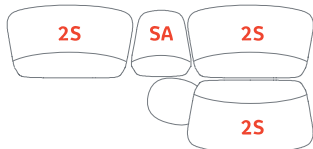

The Archipelago D502 system comprises individual armchairs in three different sizes (small, medium, large), a two-seater sofa and a three seater sofa. All the seats share a common height of 76 cm. Upholstery can be in fabric or leather.

The system is completed by three coffee tables, also of different heights (low, medium and high). These can attach to the base of the chairs and can be arranged in side-by-side or overlapping layouts.

The tables can be lacquer finished in matt white, dark grey, orange or green, or finished in light, medium and dark oak with grey or dark brown sides.

All the elements in the series can be attached one to the other or located side-by-side to create organic, asymmetric forms or regular, classic compositions.

DESIGNER

Monica Förster

Archipelago D502

- SA 1AC6000 Small armchair
- MA 1AC6010 Medium armchair
- LA 1AC6020 Large armchair
- 2S 1AC6030/31 2 seat sofa
- 3S 1AC6040 3 seat sofa
- L 1AC4010/50 Low side table
- F 1AC4015/55 Freestanding low side table
- M 1AC4020/60 Medium side table
- H 1AC4030/70 High side table