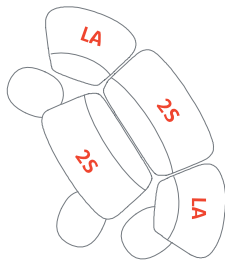

The system is completed by three coffee tables, also of different heights (low, medium and high). These can attach to the base of the chairs and can be arranged in side-by-side or overlapping layouts.

DESIGNER

Monica Förster

Archipelago D502

- SA 1AC6000 Small armchair
- MA 1AC6010 Medium armchair
- LA 1AC6020 Large armchair
- 2S 1AC6030/31 2 seat sofa
- 3S 1AC6040 3 seat sofa
- L 1AC4010/50 Low side table
- F 1AC4015/55 Freestanding low side table
- M 1AC4020/60 Medium side table
- H 1AC4030/70 High side table

Archipelago D502

Small armchair
1AC6000: L 76 D 84 H 76

Medium armchair
1AC6010: L 95 D 86 H 76

Large armchair
1AC6020: L 121 D 86 H 76

2 seat sofa with right side seam
1AC6030: L 162 D 87,5 H 76

2 seat sofa with left side seam
1AC6031: L 162 D 87,5 H 76

High side table
1AC4070: L 61 D 49 H 45
1AC4030: L 75 D 61 H 45